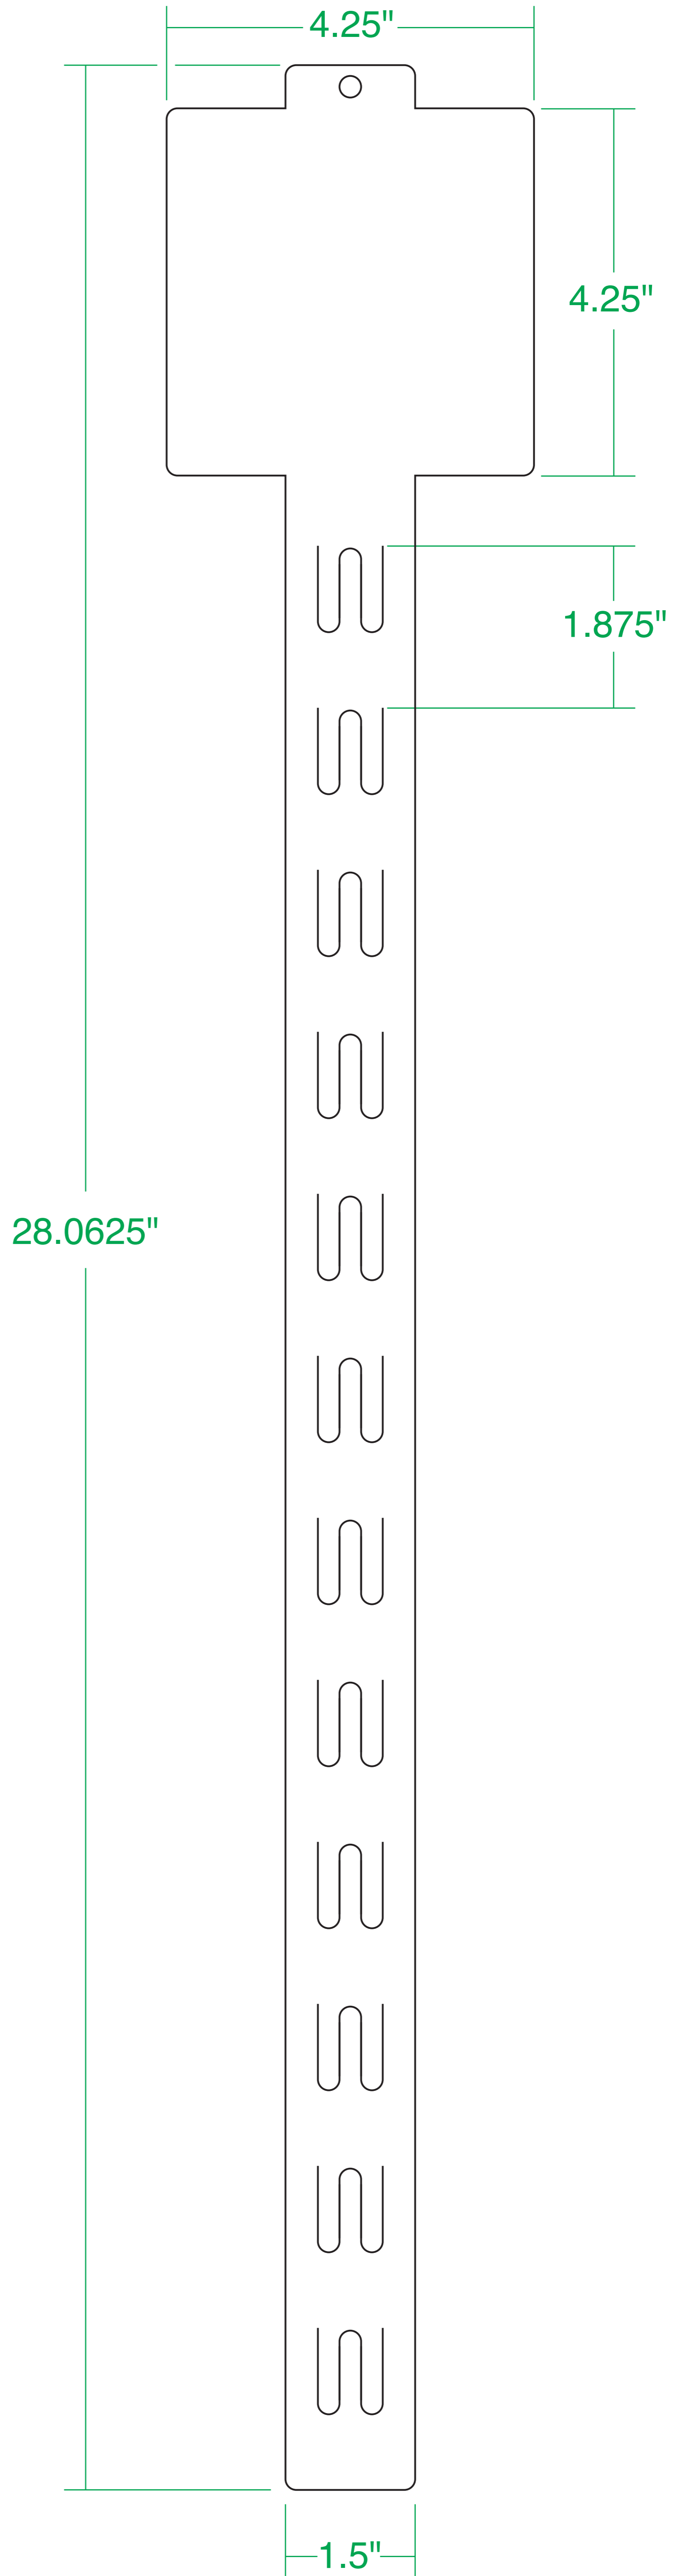

CPCS-15-425425 Clip Strip® Custom Merchandising Strip

12 Station Strip with with hang hole.
Easy to load and easy to remove product.
Dimensions: 4.25 x 28.0625 in.

- - - Copy Safety. Represents area in which all copy should be placed.
- Cut Line/Die Line; Represents the edge of the product.
- - - Bleed Line; Represents how far the image or color should go beyond the cut/die line.