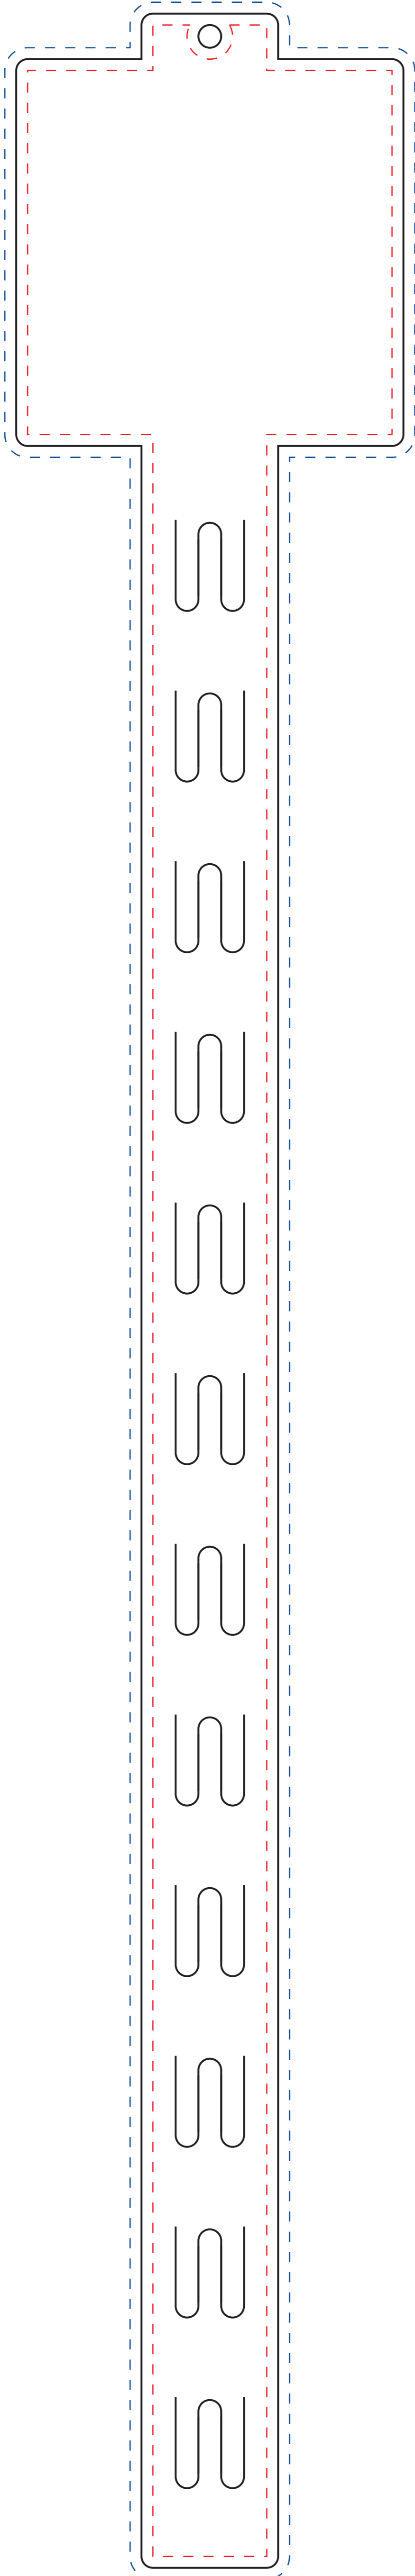

CPCS-15-425425 Clip Strip® Custom Merchandising Strip

12 Station Strip with with hang hole.
Easy to load and easy to remove product.
Dimensions: 4.25 x 28.0625 in.

- - - Copy Safety. Represents area in which all copy should be placed.
- Cut Line/Die Line; Represents the edge of the product.
- - - Bleed Line; Represents how far the image or color should go beyond the cut/die line.

COPYRIGHT & PROPRIETY INFORMATION NOTICE

This design and information contained in this drawing is property of Clip Strip Corporation. We reserve the right to apply for patents on specific, unique designs that we consider advantageous. The drawing may not be copied, modified, distributed, reproduced or reused without our written permission.