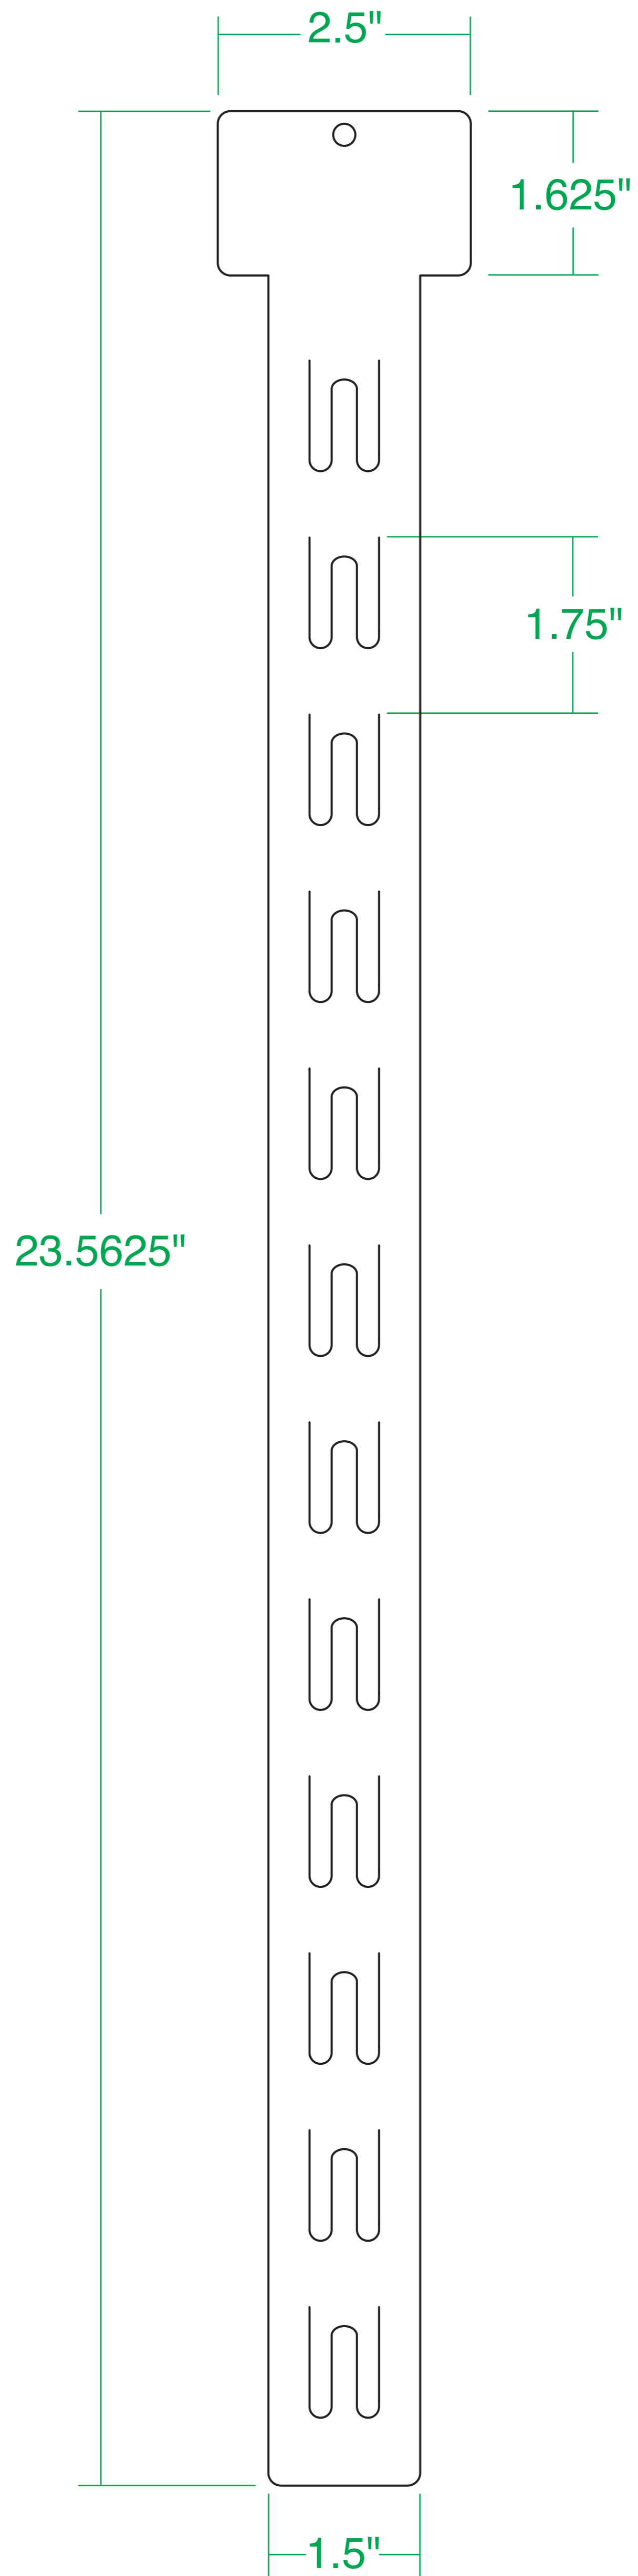

**CPCS-15-251 Custom Printed Clip Strip® Merchandiser**

12 Station Strip with with hang hole.  
Easy to load and easy to remove product.  
Dimensions: 2.5 x 23.5625 in.

- - - - Copy Safety. Represents area in which all copy should be placed.
- Cut Line/Die Line; Represents the edge of the product.
- - - - Bleed Line; Represents how far the image or color should go beyond the cut/die line.