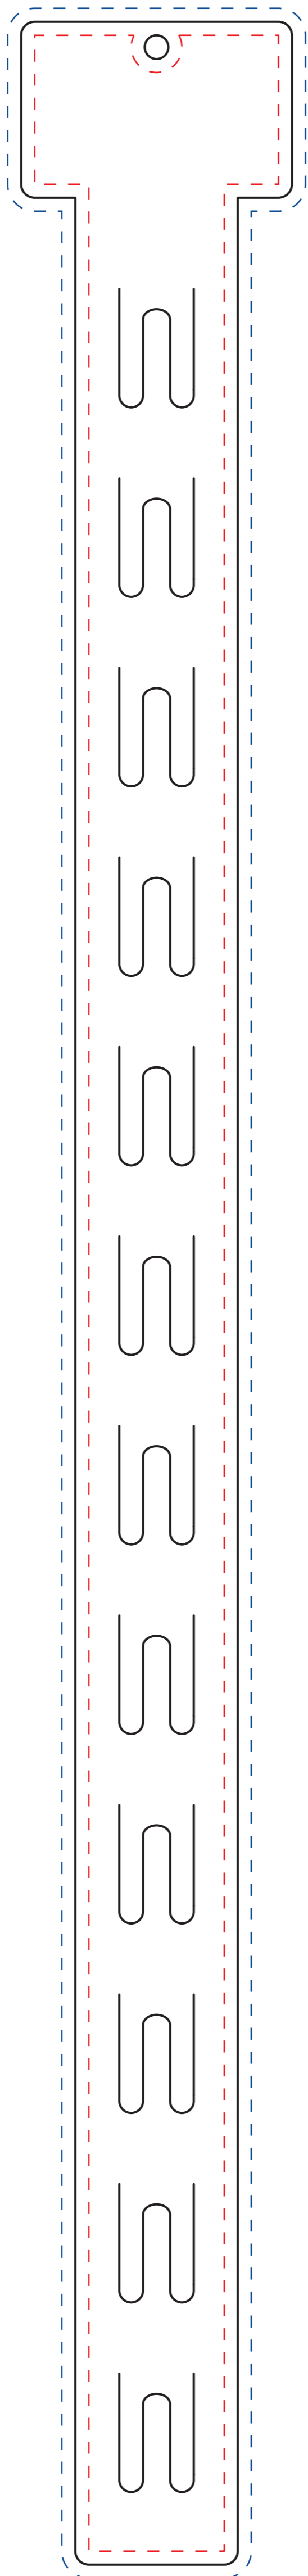

**CPCS-15-251 Custom Printed Clip Strip® Merchandiser**

12 Station Strip with with hang hole.  
Easy to load and easy to remove product.  
Dimensions: 2.5 x 23.5625 in.

- - - - Copy Safety. Represents area in which all copy should be placed.
- Cut Line/Die Line; Represents the edge of the product.
- - - - Bleed Line; Represents how far the image or color should go beyond the cut/die line.

**COPYRIGHT & PROPRIETY INFORMATION NOTICE**

This design and information contained in this drawing is property of Clip Strip Corporation. We reserve the right to apply for patents on specific, unique designs that we consider advantageous. The drawing may not be copied, modified, distributed, reproduced or reused without our written permission.