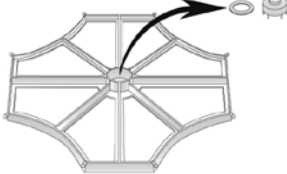

## MTWS-160 & MTWS-265 Three Panel Displays

Top Form of  
Hanger Frame  
with Triangle Loop  
Facing Up

Bottom Form of  
Hanger Frame  
with Triangle Loop  
Facing Down

## MQ-360 Four Panel Display

Start by attaching panels to the top of the plastic frames. Assemble the panels to the plastic frames by inserting the ball shaped posts into the holes of the panels; first at the top. Then insert the ball shaped posts into the holes at the bottom of the panels. When panels are in place, then insert the metal barbed end of the cord through the triangle loop on top of the hanger frame.

### For Pole Display

Carefully remove center disc in bottom frame to accommodate pole.

Fit assembled display down onto pole and put pole top into rimmed area inside top former.

Bottom Frame

Top  
Frame

Bottom Frame