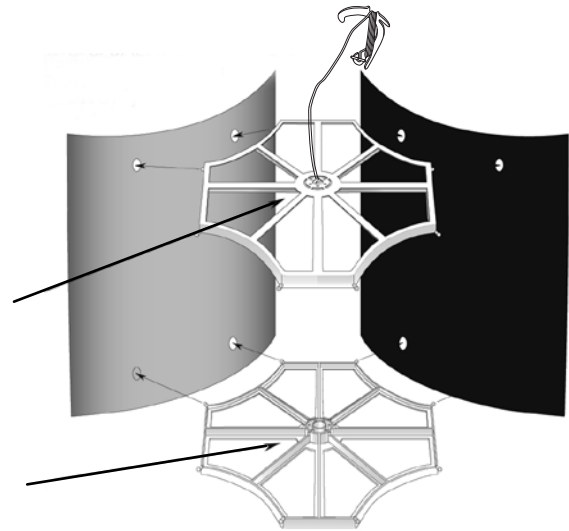

# Mobile Ceiling Hangers Assembly Instructions

## MTWS-160 & MTWS-265 Three Panel Displays

Top Form of  
Hanger Frame  
with Triangle Loop  
Facing Up

Bottom Form of  
Hanger Frame  
with Triangle Loop  
Facing Down

## MQ-360 Four Panel Display

Start by attaching panels to the top of the plastic frames. Assemble the panels to the plastic frames by inserting the ball shaped posts into the holes of the panels; first at the top. Then insert the ball shaped posts into the holes at the bottom of the panels. When panels are in place, then insert the metal barbed end of the cord through the triangle loop on top of the hanger frame.

### For Pole Display

Carefully remove center disc in bottom frame to accommodate pole.

Fit assembled display down onto pole and put pole top into rimmed area inside top former.

Bottom Frame

Top  
Frame

Bottom Frame