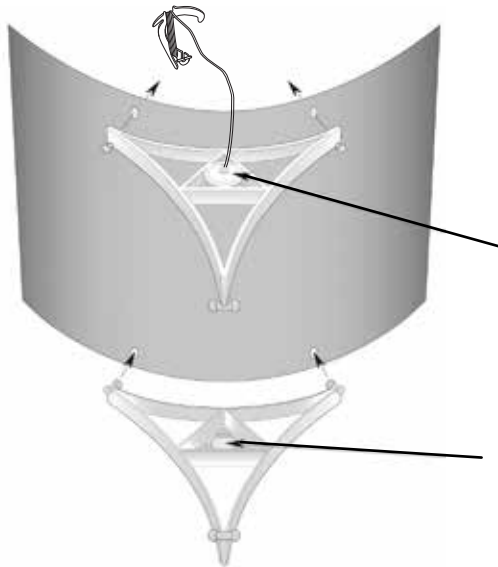

# Mobile Ceiling Hangers Assembly Instructions

## MTWS-160 & MTWS-265 Three Panel Displays

Top Form of  
Hanger Frame  
with Triangle Loop  
Facing Up

Bottom Form of  
Hanger Frame  
with Triangle Loop  
Facing Down

## MQ-360 Four Panel Display

Start by attaching panels to the top of the plastic frames. Assemble the panels to the plastic frames by inserting the ball shaped posts into the holes of the panels; first at the top. Then insert the ball shaped posts into the holes at the bottom of the panels. When panels are in place, then insert the metal barbed end of the cord through the triangle loop on top of the hanger frame.

### For Pole Display

Carefully remove center disc in bottom frame to accommodate pole.

Fit assembled display down onto pole and put pole top into rimmed area inside top former.

Bottom Frame

Top  
Frame

Bottom Frame